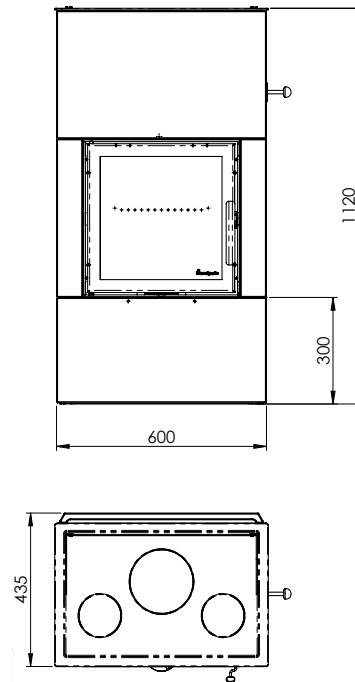

Measurements

SALZBURG S

SALZBURG S - CONCRETE TOP PLATE = MM

SALZBURG S - HOT TOP PLATE = MM

SALZBURG S - CONCRETE TOP PLATE/WOOD SHELF = MM

Measurements

SALZBURG S

SALZBURG S - CONCRETE TOP PLATE = CHIMNEY/AIR/MM

SALZBURG S - HOT PLATE = CHIMNEY/AIR/MM

Measurements

SALZBURG S

 Nordpeis

SALZBURG S - CONCRETE TOP PLATE WITH WOOD SHELF = CHIMNEY/AIR/MM