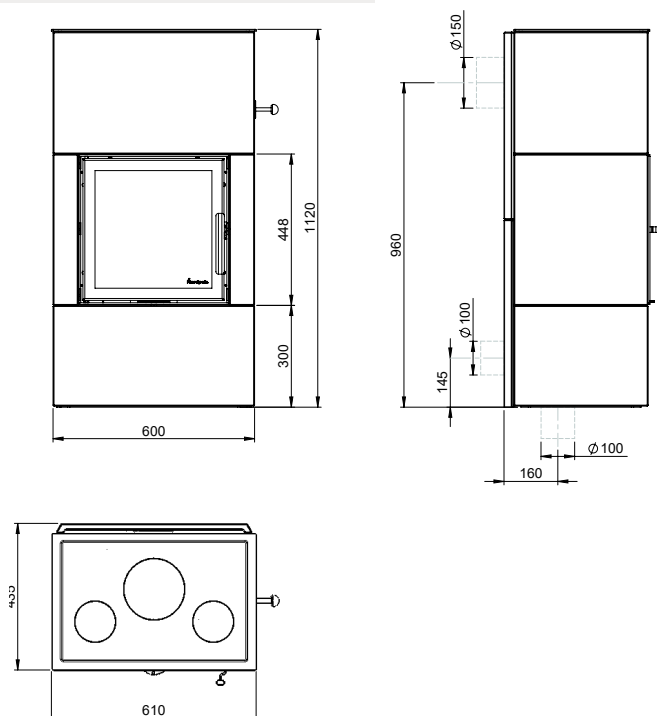

Measurements

SALZBURG S

SALZBURG S - CONCRETE TOP PLATE = MM

SALZBURG S - HOT TOP PLATE = MM

SALZBURG S - CONCRETE TOP PLATE/WOOD SHELF = MM

Measurements

SALZBURG S

SALZBURG S - CONCRETE TOP PLATE = CHIMNEY/AIR/MM

SALZBURG S - HOT PLATE = CHIMNEY/AIR/MM

Measurements

SALZBURG S

 Nordpeis

SALZBURG S - CONCRETE TOP PLATE WITH WOOD SHELF = CHIMNEY/AIR/MM