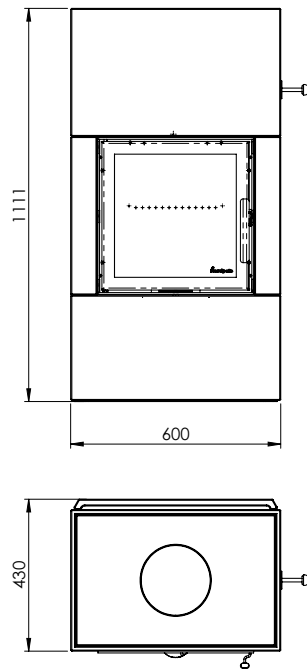

Measurements

SALZBURG S

SALZBURG S - CONCRETE TOP PLATE = MM

SALZBURG S - HOT TOP PLATE = MM

SALZBURG S - CONCRETE TOP PLATE/WOOD SHELF = MM

Measurements

SALZBURG S

SALZBURG S - CONCRETE TOP PLATE = CHIMNEY/AIR/MM

SALZBURG S - HOT PLATE = CHIMNEY/AIR/MM

Measurements

SALZBURG S

 Nordpeis

SALZBURG S - CONCRETE TOP PLATE WITH WOOD SHELF = CHIMNEY/AIR/MM