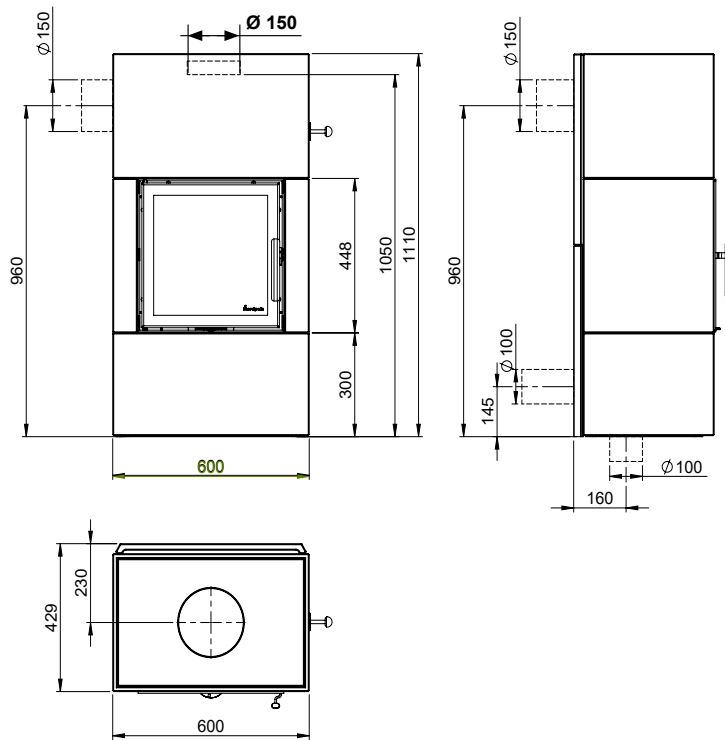

Measurements

SALZBURG S

SALZBURG S - CONCRETE TOP PLATE = MM

SALZBURG S - HOT TOP PLATE = MM

SALZBURG S - CONCRETE TOP PLATE/WOOD SHELF = MM

Measurements

SALZBURG S

SALZBURG S - CONCRETE TOP PLATE = CHIMNEY/AIR/MM

SALZBURG S - HOT PLATE = CHIMNEY/AIR/MM

Measurements

SALZBURG S

 Nordpeis

SALZBURG S - CONCRETE TOP PLATE WITH WOOD SHELF = CHIMNEY/AIR/MM