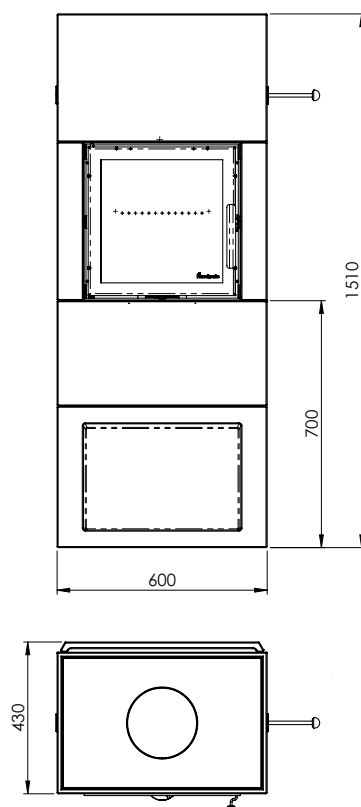

Measurements

SALZBURG S

SALZBURG S - CONCRETE TOP PLATE = MM

SALZBURG S - HOT TOP PLATE = MM

SALZBURG S - CONCRETE TOP PLATE/WOOD SHELF = MM

Measurements

SALZBURG S

SALZBURG S - CONCRETE TOP PLATE = CHIMNEY/AIR/MM

SALZBURG S - HOT PLATE = CHIMNEY/AIR/MM

Measurements

SALZBURG S

 Nordpeis

SALZBURG S - CONCRETE TOP PLATE WITH WOOD SHELF = CHIMNEY/AIR/MM